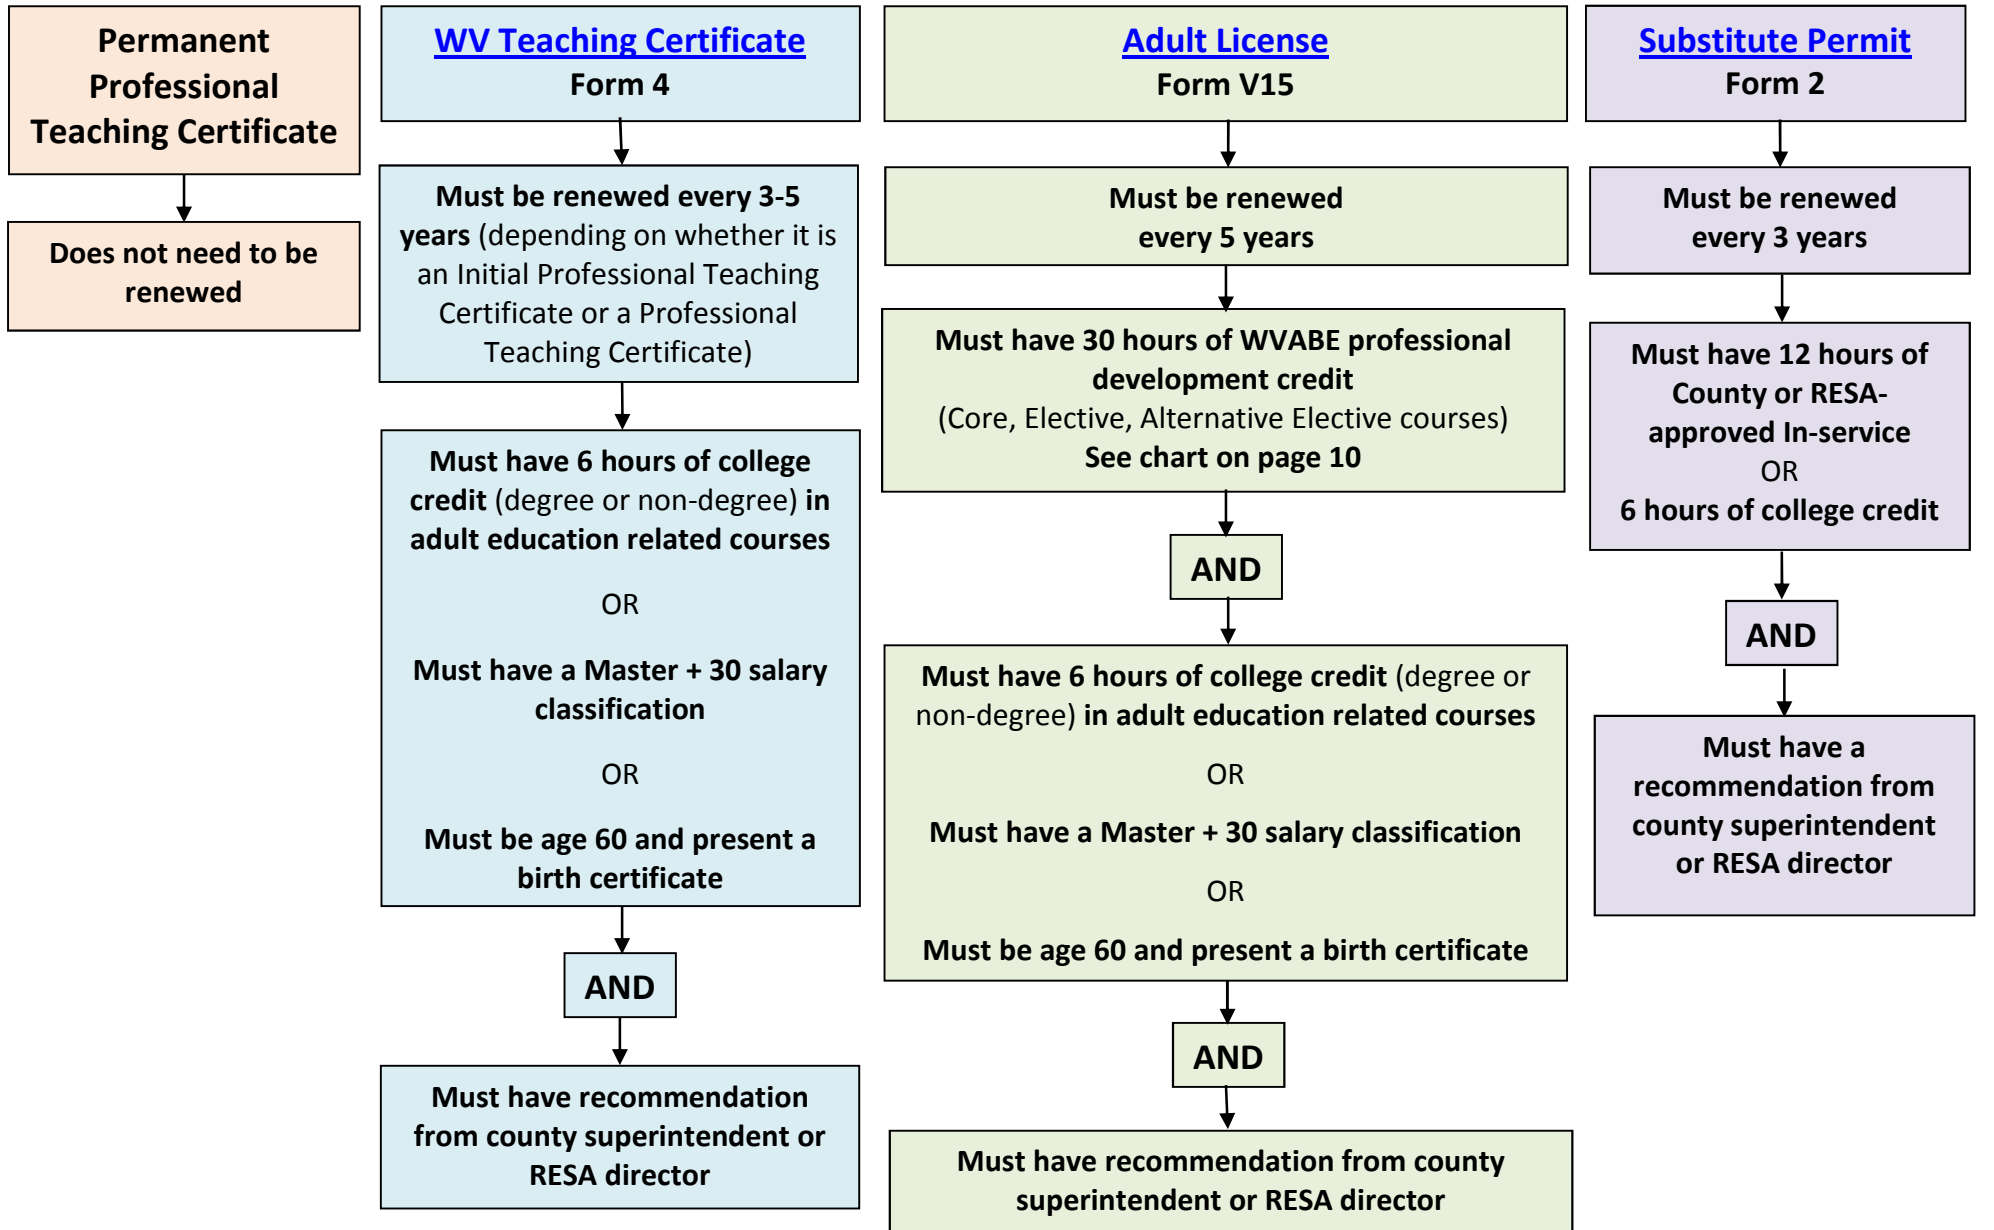

CERTIFICATION RENEWAL

Note: All licenses and certifications expire on June 30 of the last year of validity (regardless of the date of issuance).