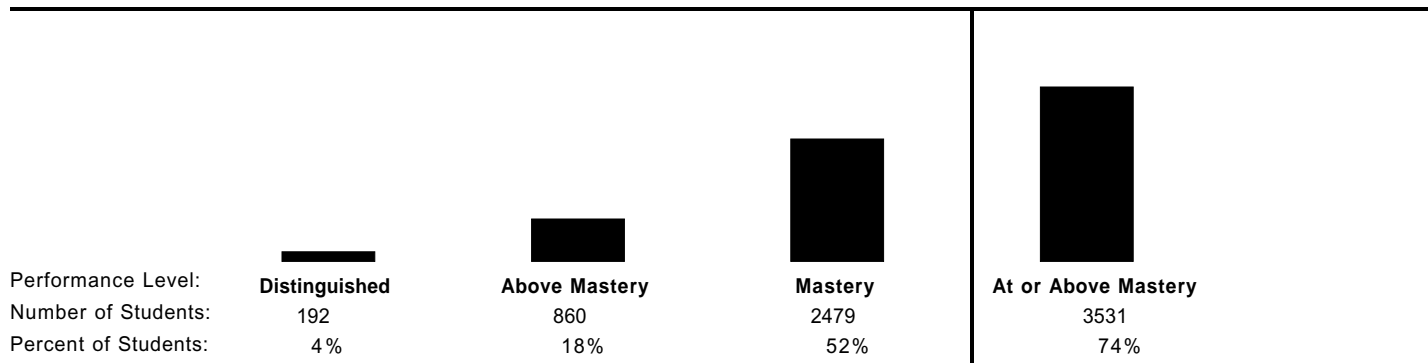

Prompt: Descriptive

WEST VIRGINIA Writing Assessment

Test Date: 2/27/06

Confidential Summary Report

State: WEST VIRGINIA W

Grade: 10

Performance Level Scores - At or Above Mastery

Performance Level Scores - Below Mastery