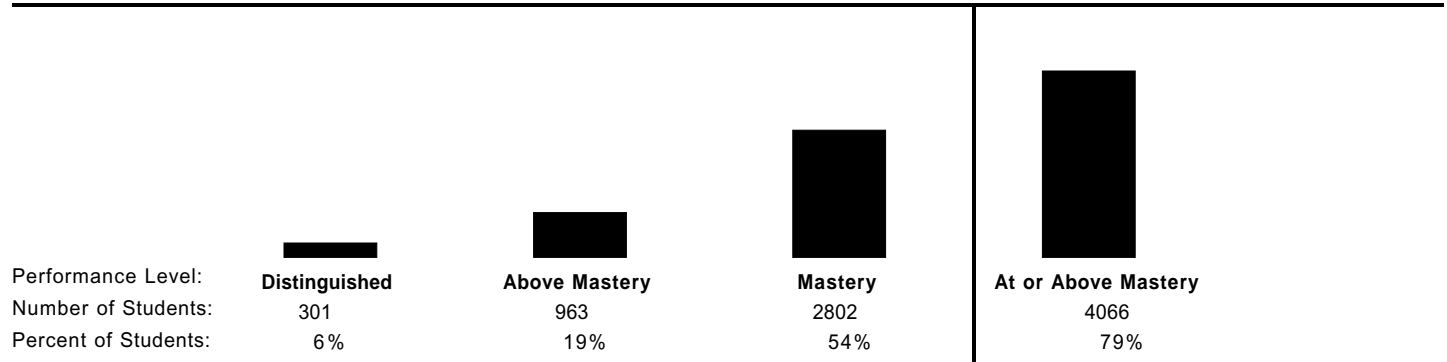

WEST VIRGINIA Writing Assessment

Test Date: 2/27/06

Confidential Summary Report

State: WEST VIRGINIA W

Grade: 7

Performance Level Scores - At or Above Mastery