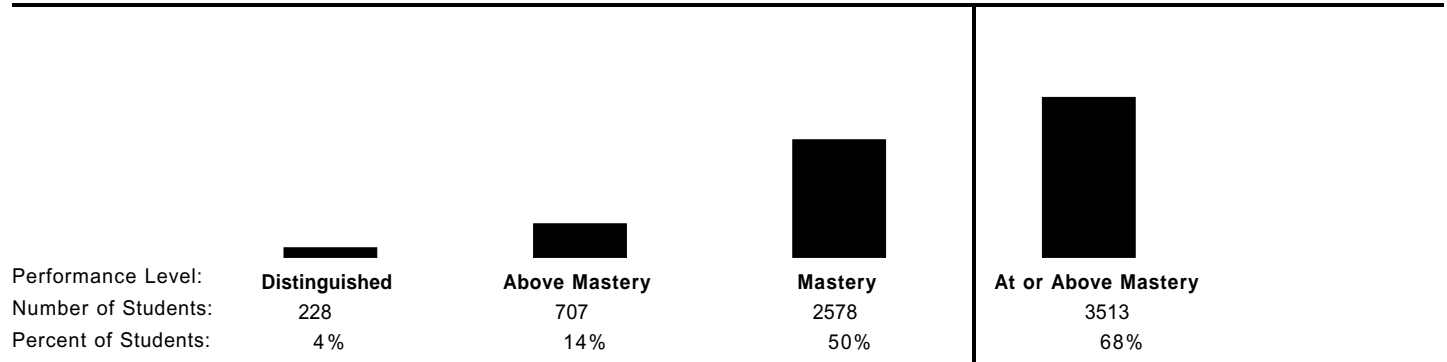

Prompt: Narrative

WEST VIRGINIA Writing Assessment

Test Date: 2/27/06

Confidential Summary Report

State: WEST VIRGINIA W

Grade: 7

Performance Level Scores - At or Above Mastery

Performance Level Scores - Below Mastery