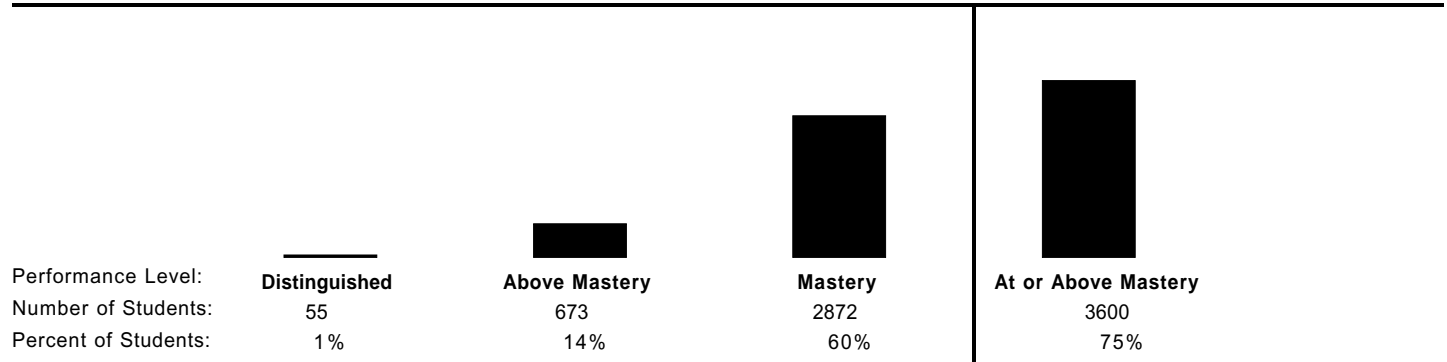

Prompt: Narrative

WEST VIRGINIA Writing Assessment

Confidential Summary Report

State: WEST VIRGINIA W

Grade: 10

Test Date: 2/27/06

Performance Level Scores - At or Above Mastery

Performance Level Scores - Below Mastery