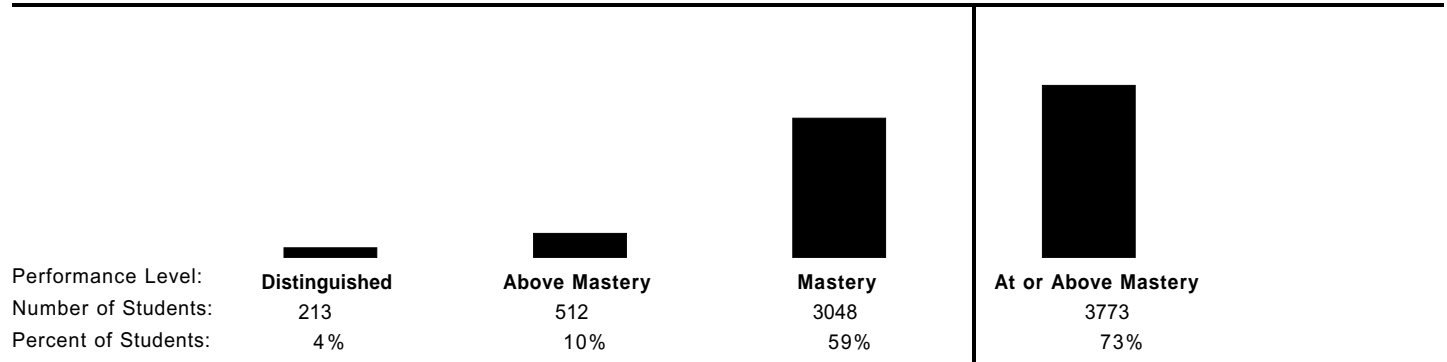

WEST VIRGINIA Writing Assessment

Confidential Summary Report

State: WEST VIRGINIA W

Grade: 7

Test Date: 2/27/06

Performance Level Scores - At or Above Mastery