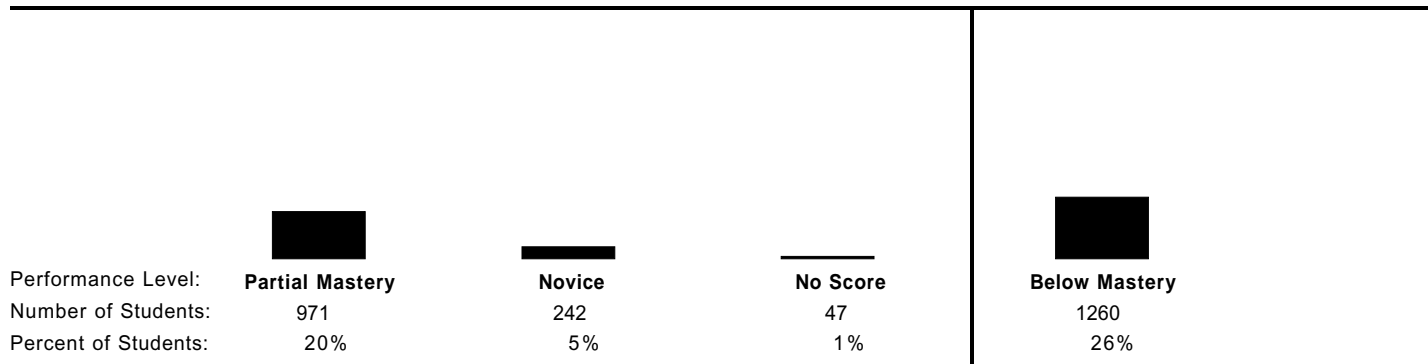

Prompt: Descriptive

WEST VIRGINIA Writing Assessment

Test Date: 2/27/06

Confidential Summary Report

State: WEST VIRGINIA W

Grade: 10

Performance Level Scores - At or Above Mastery

Performance Level Scores - Below Mastery