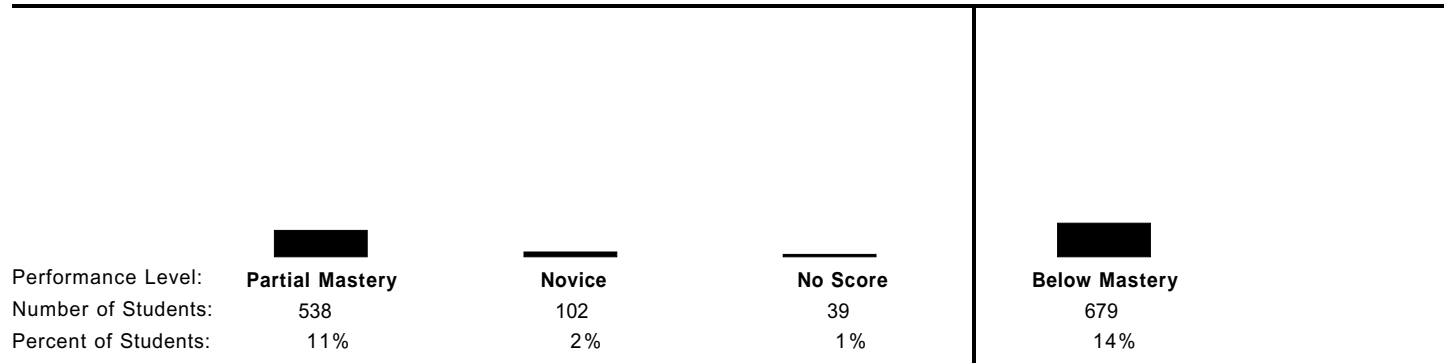

Prompt: Expository

WEST VIRGINIA Writing Assessment

Test Date: 2/27/06

Confidential Summary Report

State: WEST VIRGINIA W

Grade: 10

Performance Level Scores - At or Above Mastery

Performance Level Scores - Below Mastery