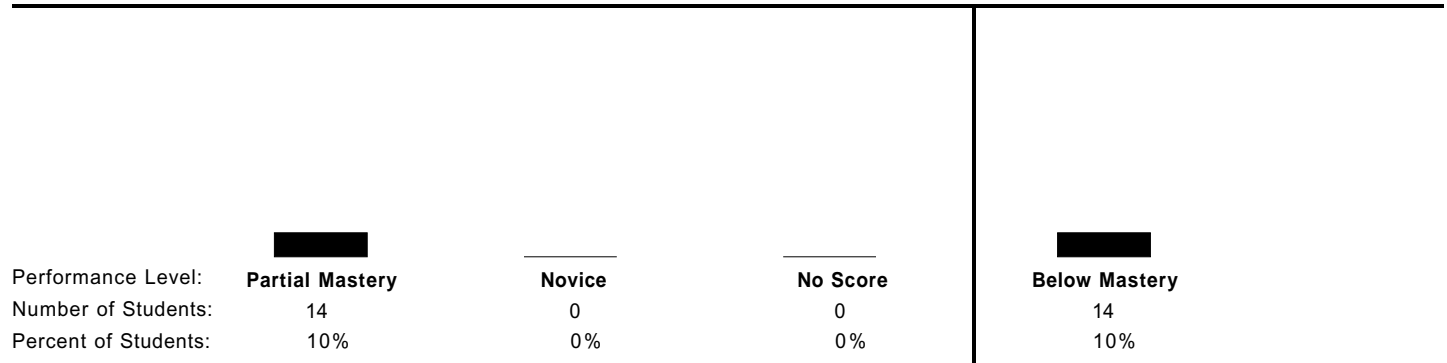

Performance Level Scores - Below Mastery

WEST VIRGINIA
DEPARTMENT OF EDUCATION

Analytic Score Points

	6		5		4		3		2		1		No Score		Mean Raw Score
	N	%	N	%	N	%	N	%	N	%	N	%	N	%	
Organization	28	20	42	30	41	29	26	18	4	3	0	0	0	0	4.5
Development	18	13	48	34	46	33	23	16	6	4	0	0	0	0	4.3
Sentence Structure	18	13	27	19	51	36	33	23	10	7	2	1	0	0	4.0
Word Choice	26	18	45	32	40	28	26	18	4	3	0	0	0	0	4.4
Mechanics	14	10	36	26	52	37	29	21	10	7	0	0	0	0	4.1
Summative															21.4