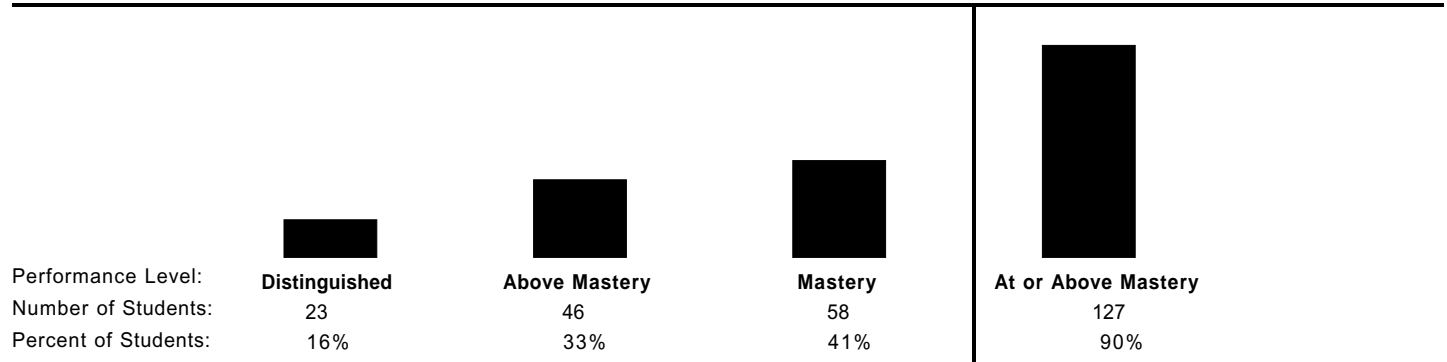

Performance Level Scores - Below Mastery

WEST VIRGINIA
DEPARTMENT OF EDUCATION

Analytic Score Points

	6		5		4		3		2		1		No Score		Mean Raw Score
	N	%	N	%	N	%	N	%	N	%	N	%	N	%	
Organization	28	20	42	30	41	29	26	18	4	3	0	0	0	0	4.5
Development	18	13	48	34	46	33	23	16	6	4	0	0	0	0	4.3
Sentence Structure	18	13	27	19	51	36	33	23	10	7	2	1	0	0	4.0
Word Choice	26	18	45	32	40	28	26	18	4	3	0	0	0	0	4.4
Mechanics	14	10	36	26	52	37	29	21	10	7	0	0	0	0	4.1
Summative															21.4