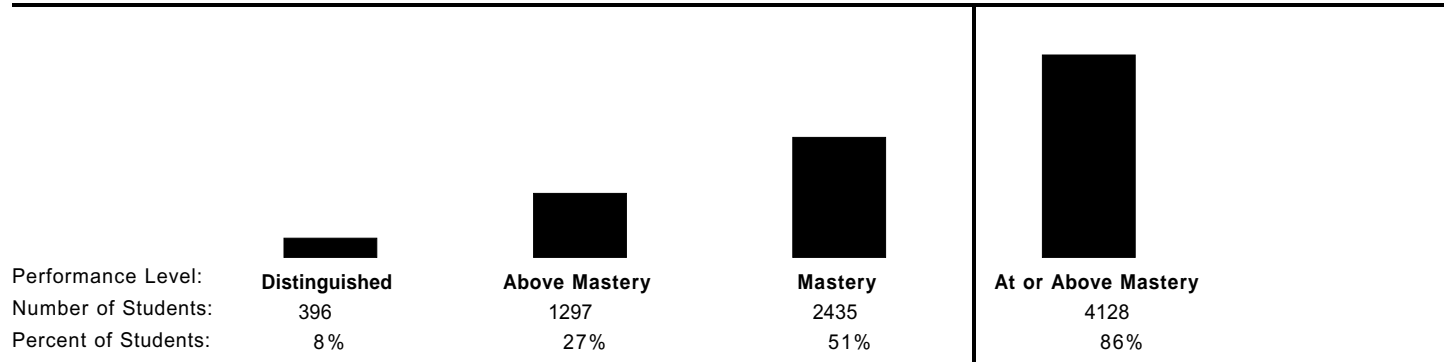

Prompt: Expository

WEST VIRGINIA Writing Assessment

Test Date: 2/27/06

Confidential Summary Report

State: WEST VIRGINIA W

Grade: 10

Performance Level Scores - At or Above Mastery

Performance Level Scores - Below Mastery