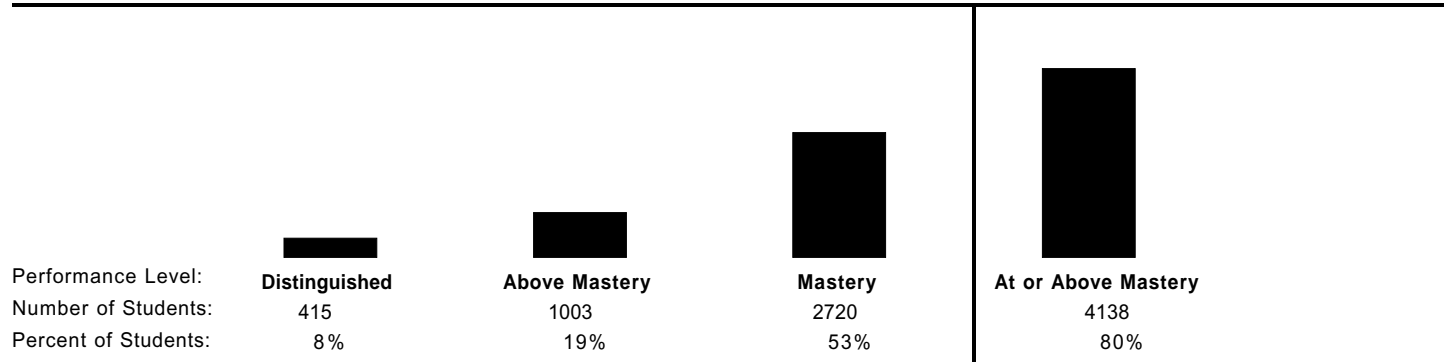

WEST VIRGINIA Writing Assessment

Confidential Summary Report

State: WEST VIRGINIA W

Grade: 7

Test Date: 2/27/06

Performance Level Scores - At or Above Mastery