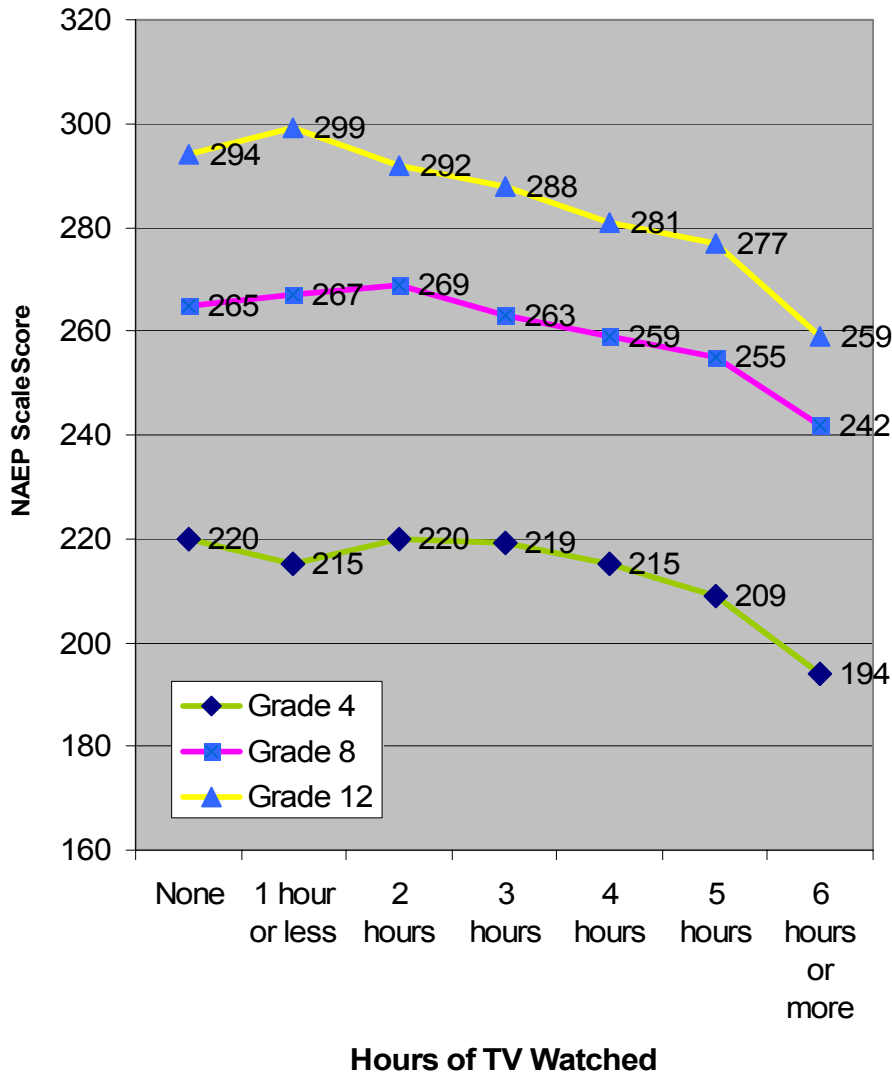

TV/Video Viewing & NAEP 1998 National Reading Scores by Grade

NOTE: The NAEP Reading scale ranges from 0 to 500. Observed differences are not necessarily statistically significant.

Data SOURCE: U.S. Department of Education, Institute of Education Sciences, National Center for Education Statistics, National Assessment of Educational Progress (NAEP), 1998 Reading Assessment.

TV/Video Viewing & NAEP 2000 National Math Scores By Grade

NOTE: The NAEP Mathematics scale ranges from 0 to 500. Observed differences are not necessarily statistically significant.

Data SOURCE: U.S. Department of Education, Institute of Education Sciences, National Center for Education Statistics, National Assessment of Educational Progress (NAEP), 2000 Mathematics Assessments.