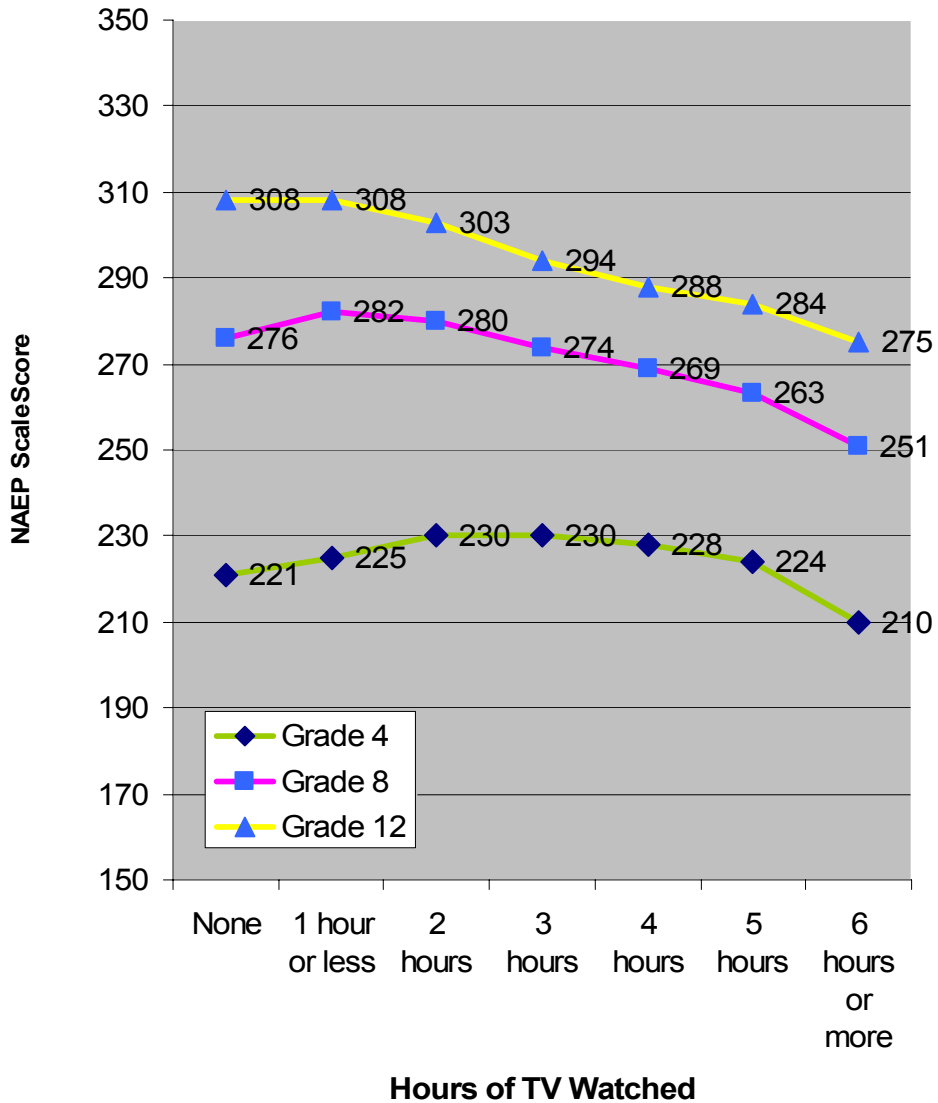

TV/Video Viewing & NAEP 1998 National Reading Scores by Grade

NOTE: The NAEP Reading scale ranges from 0 to 500. Observed differences are not necessarily statistically significant.

Data SOURCE: U.S. Department of Education, Institute of Education Sciences, National Center for Education Statistics, National Assessment of Educational Progress (NAEP), 1998 Reading Assessment.

TV/Video Viewing & NAEP 2000 National Math Scores By Grade

NOTE: The NAEP Mathematics scale ranges from 0 to 500. Observed differences are not necessarily statistically significant.

Data SOURCE: U.S. Department of Education, Institute of Education Sciences, National Center for Education Statistics, National Assessment of Educational Progress (NAEP), 2000 Mathematics Assessments.