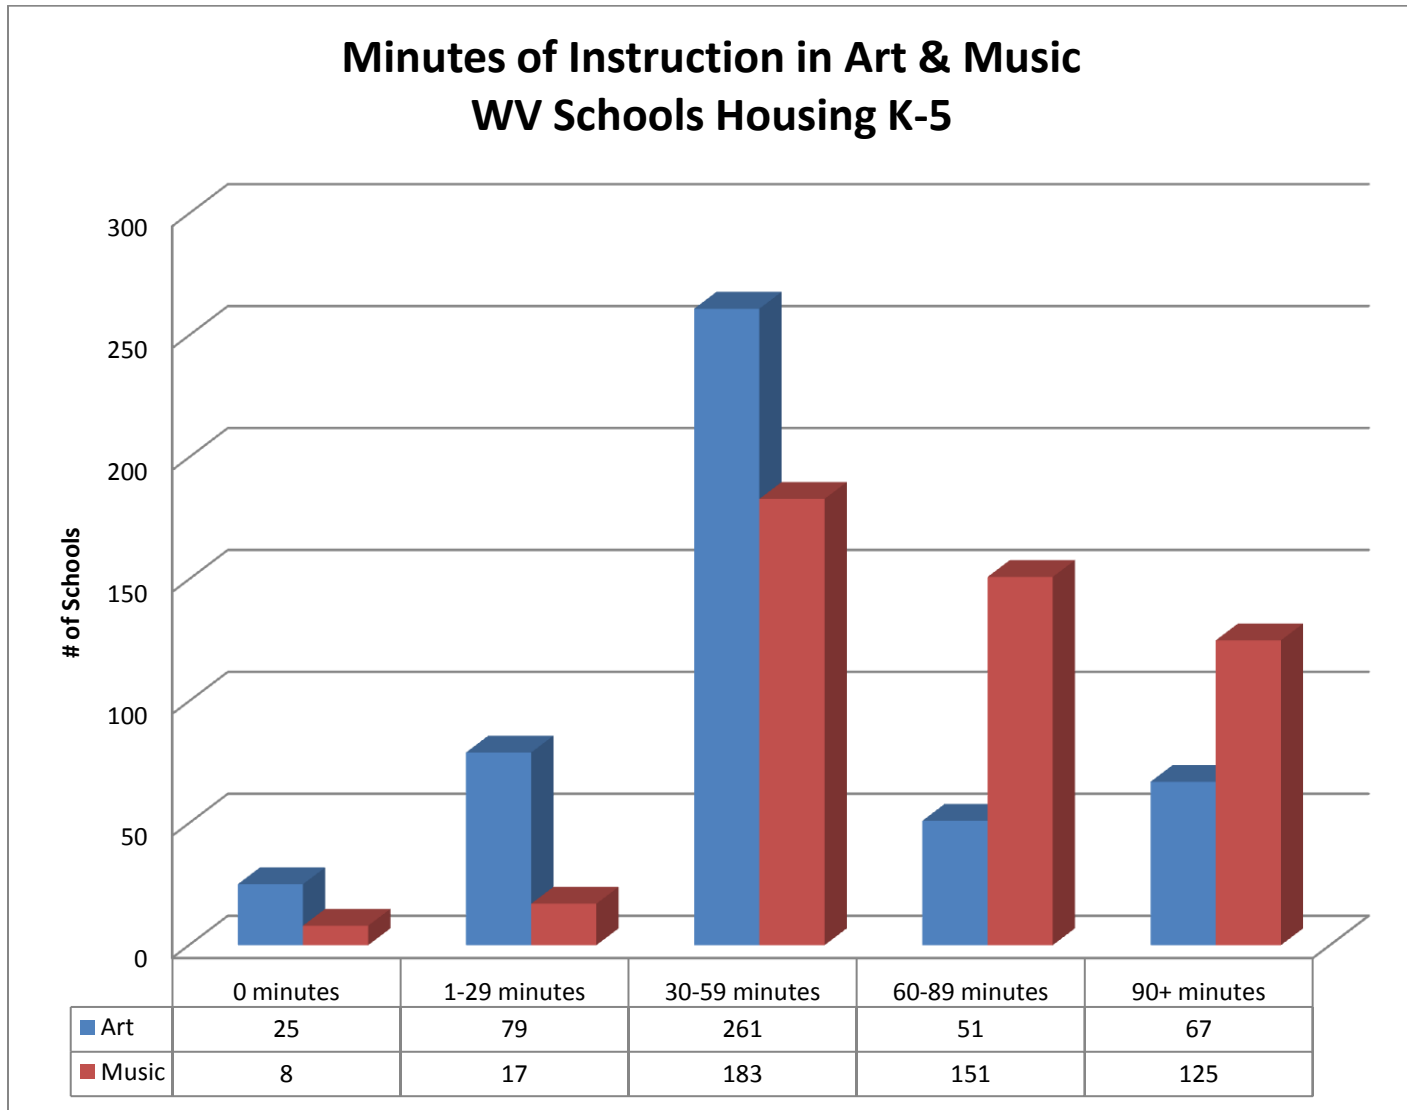

Table 4. WVDE-CIS-025 Electronic Survey Data