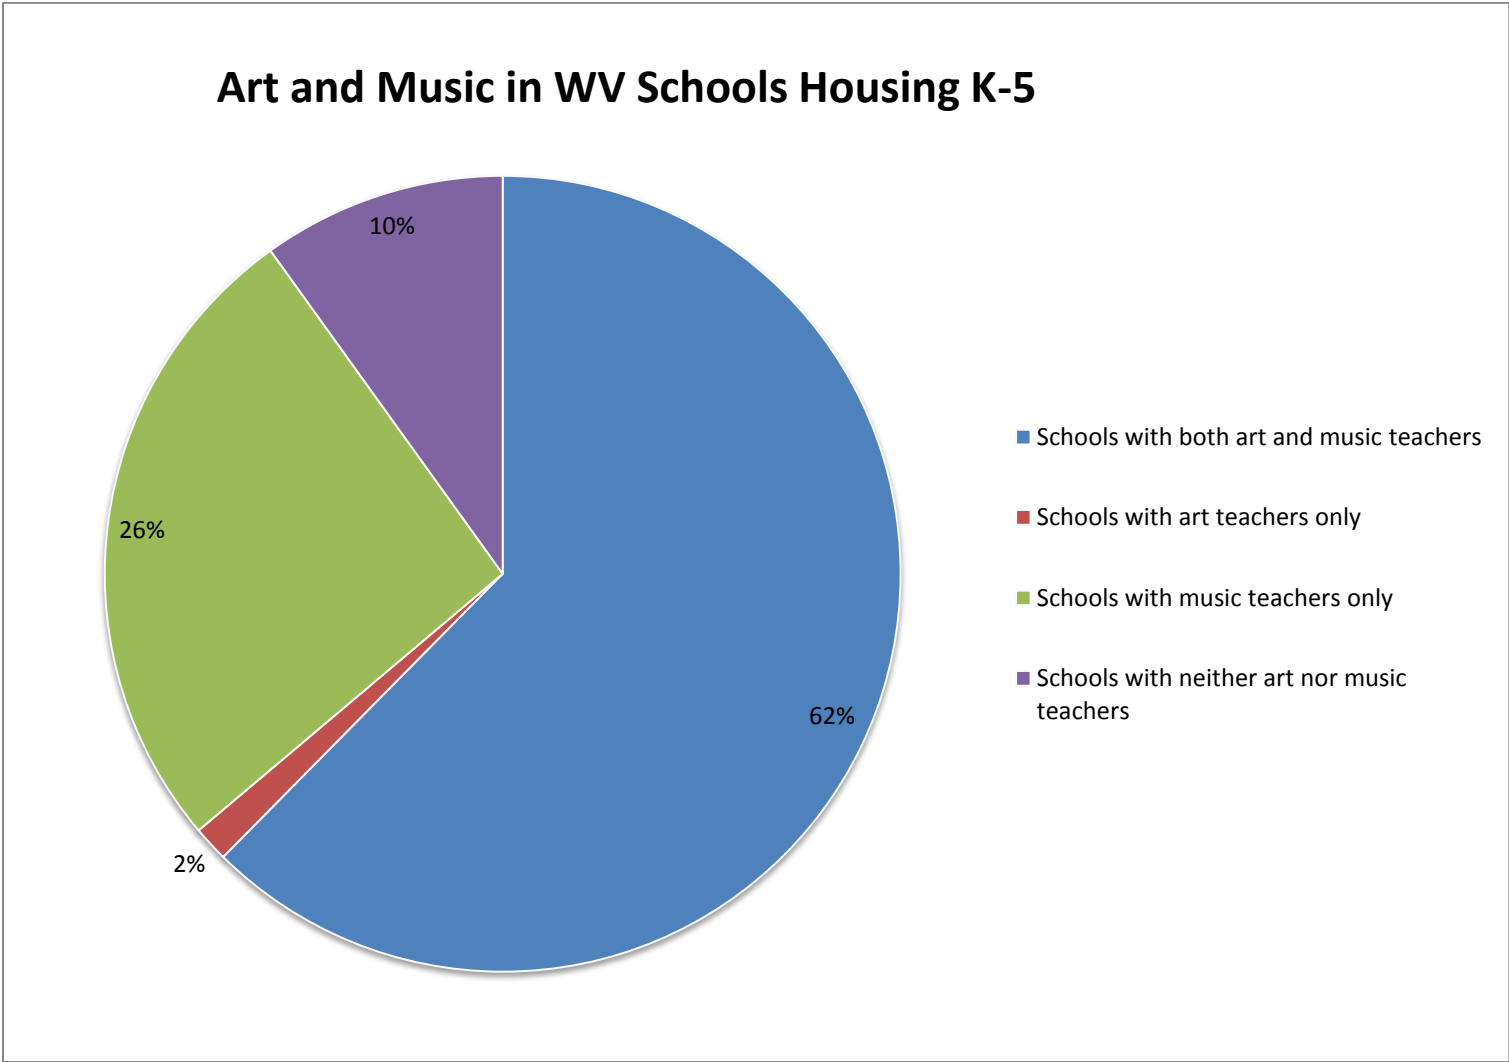

Table 1. Arts Education Requirements for K-6 Endorsement at WV IHEs

Institution	Required Hours Art Education	Required Hours Music Education	Other arts requirements.
Alderson-Broaddus College	2	3	One 1-hour liberal studies course in art OR music OR English OR speech.
Bethany College	3*	3*	One 3-hour course in creative arts.
Bluefield State College	2	2	Five hours of additional coursework in the fine arts, including one course specifically for elementary teachers.
Concord University	3	3	Two 3-hour arts courses selected among two of the following: art, music and theatre.
Fairmont State University	3	3	One 3-hour survey course in art OR music OR theatre OR aesthetics.
Glenville State College	2	2	One 2-hour art survey course. One 2-hour music survey course.
Marshall University	3	3	General education credits <i>may</i> include coursework in art or music.
Ohio Valley University	1	1	One 3-hour survey course in art OR music OR theatre OR film.
Shepherd University	2	2	One 2-hour art survey course. One 2-hour music survey course. One 3-hour aesthetic inquiry course.
West Liberty University	4	3	Six hours of coursework in art OR music OR communications.
West Virginia State University	3	4	Two 3-hour arts courses selected among two of the following: art, music and communications.
West Virginia University	6**	6**	General education credits <i>may</i> include coursework in art or music.
West Virginia University – Parkersburg	2	4	Two 3-hour survey courses in art OR music OR communications.
West Virginia Wesleyan	3	1	One 3-hour survey course in art OR music OR dance OR theatre.
Wheeling Jesuit University	2	2	One 3-hour survey course in art OR music OR theatre.

*Bethany College offers a single 3-hour course for art and music education.

**West Virginia University students may take 3-hours in art OR music education, plus one additional education course that has a large arts integration component.

Table 3. Minutes of Instruction in Art and Music in West Virginia Schools.

Table 2. Percentages of West Virginia Schools Providing instruction from Teachers with Art and Music Endorsements