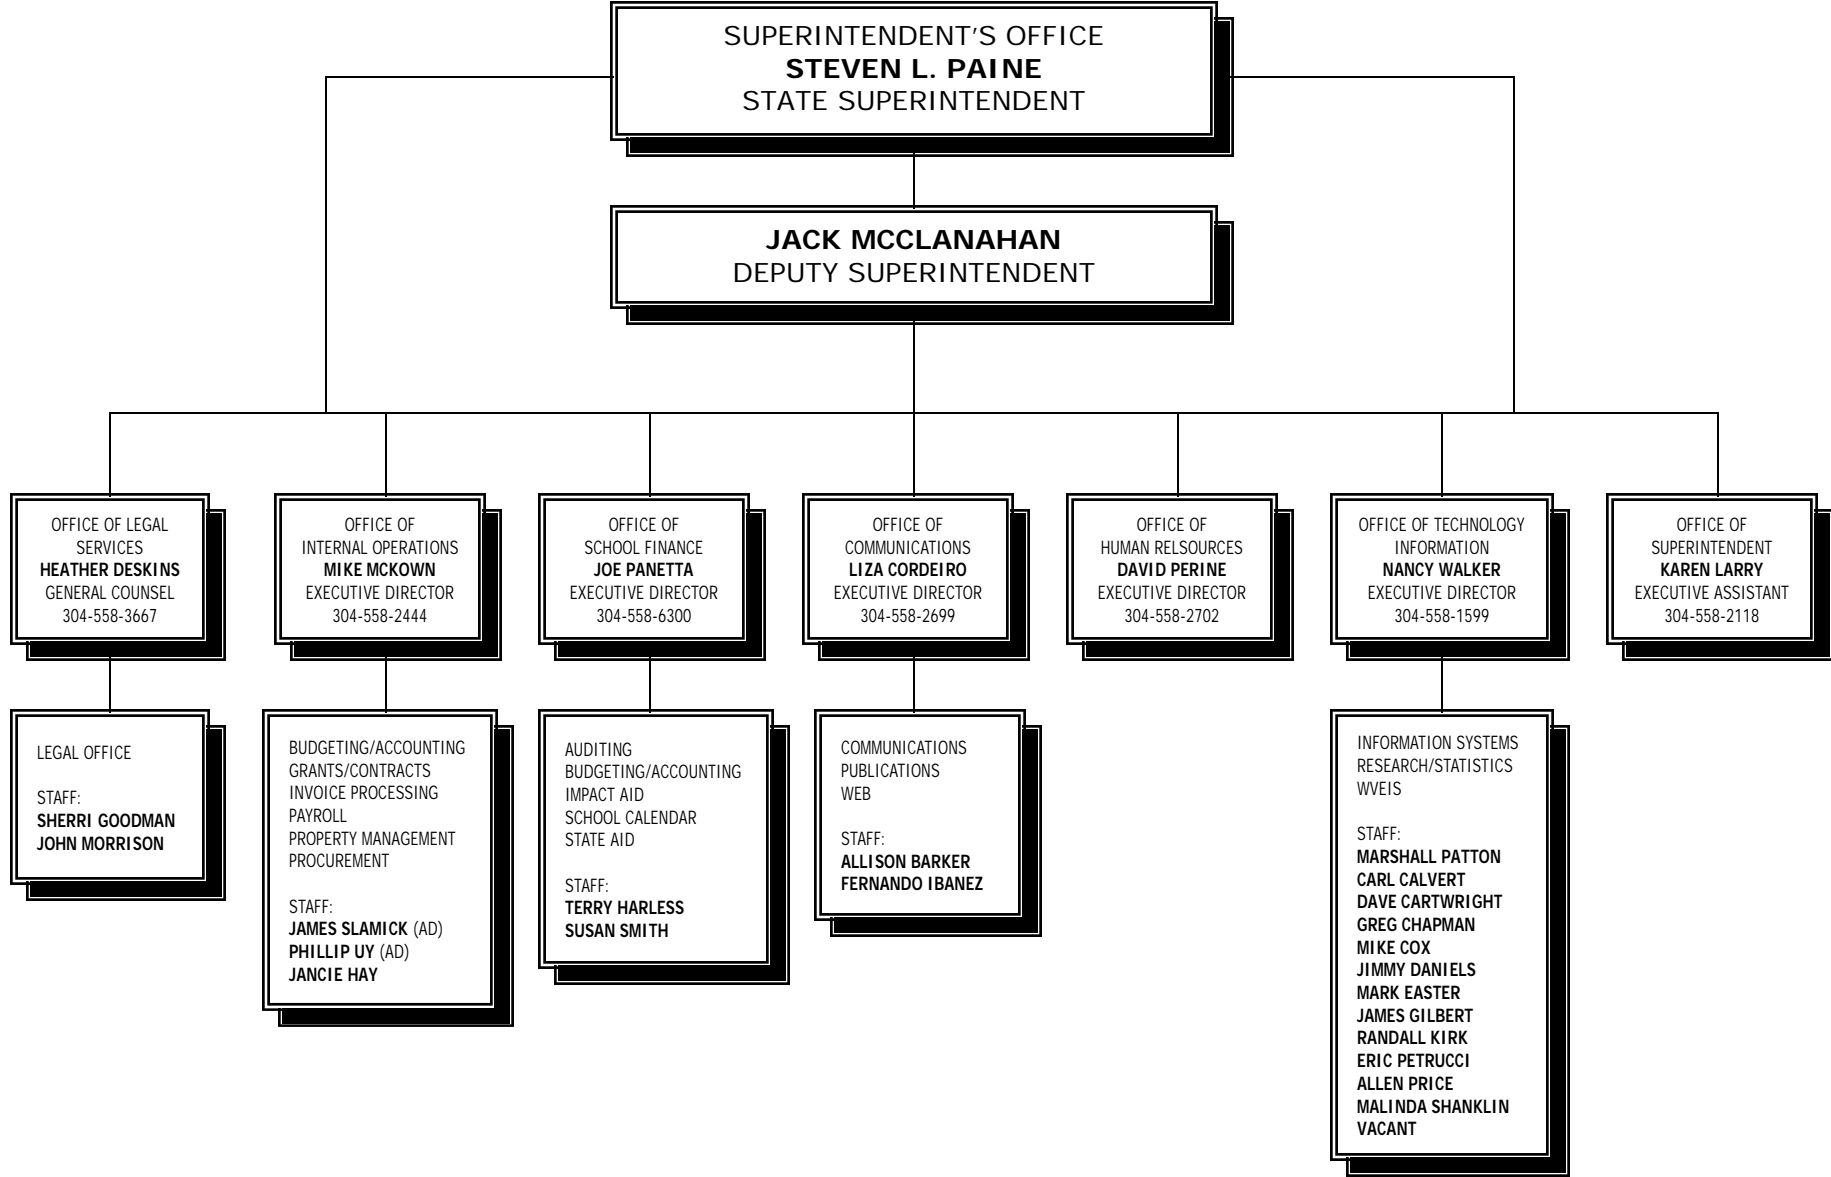

— Authority