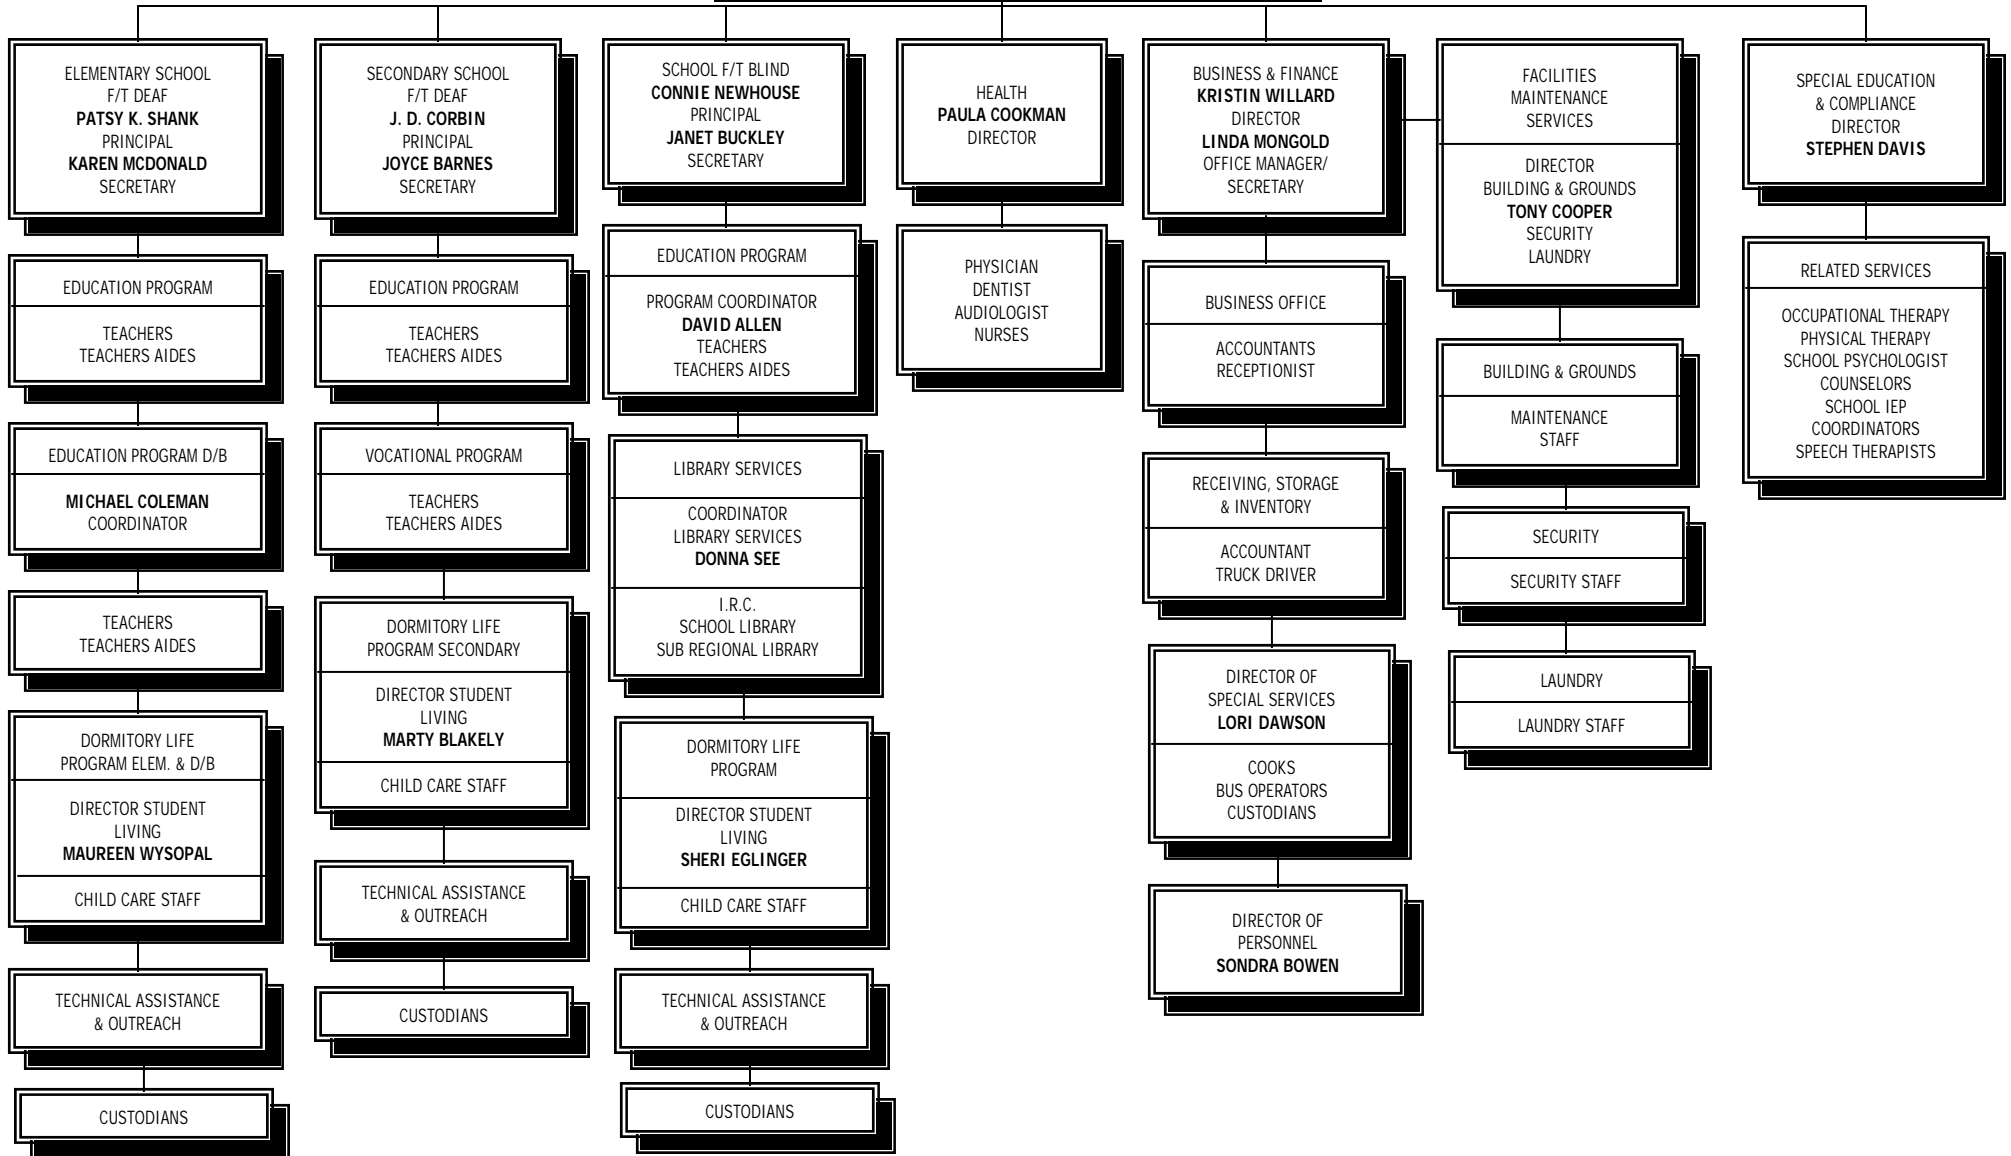

**SCHOOLS FOR THE
DEAF AND THE BLIND
JANE K. MCBRIDE
SUPERINTENDENT
304-822-3521**

**PENNY MAPHIS
SECRETARY**

— Authority