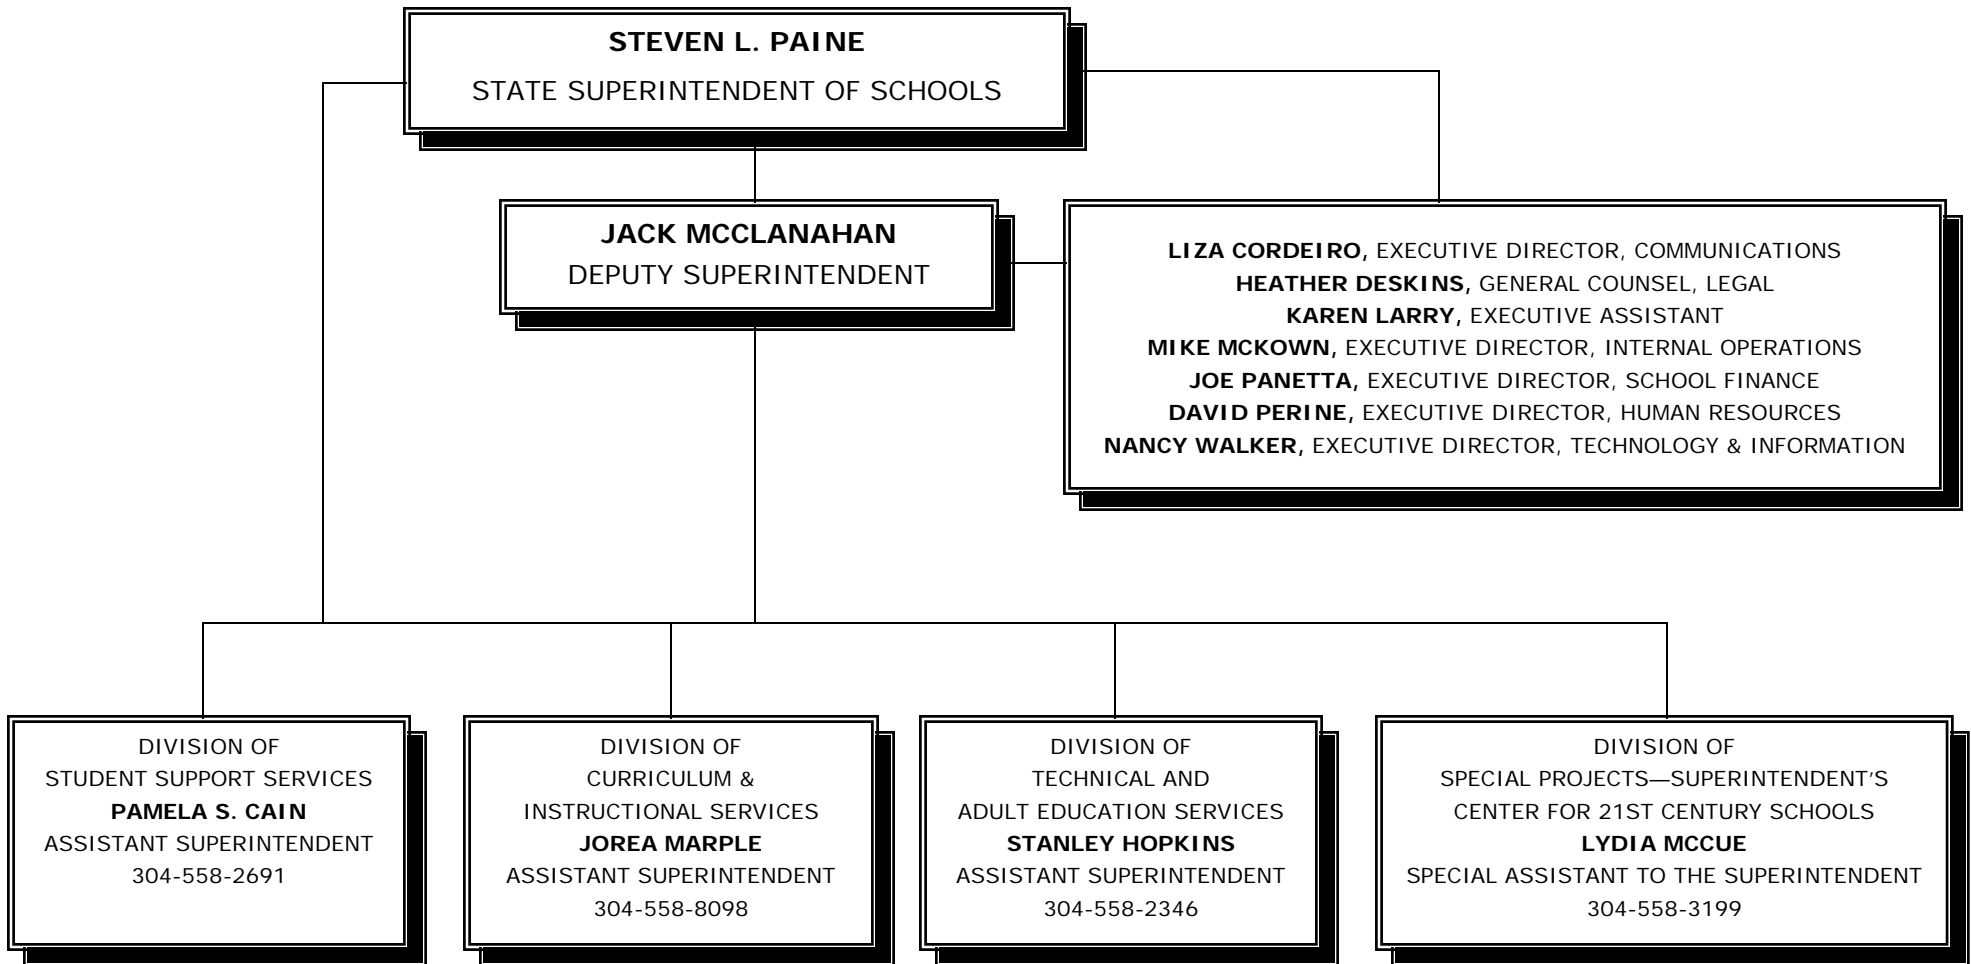

— Authority