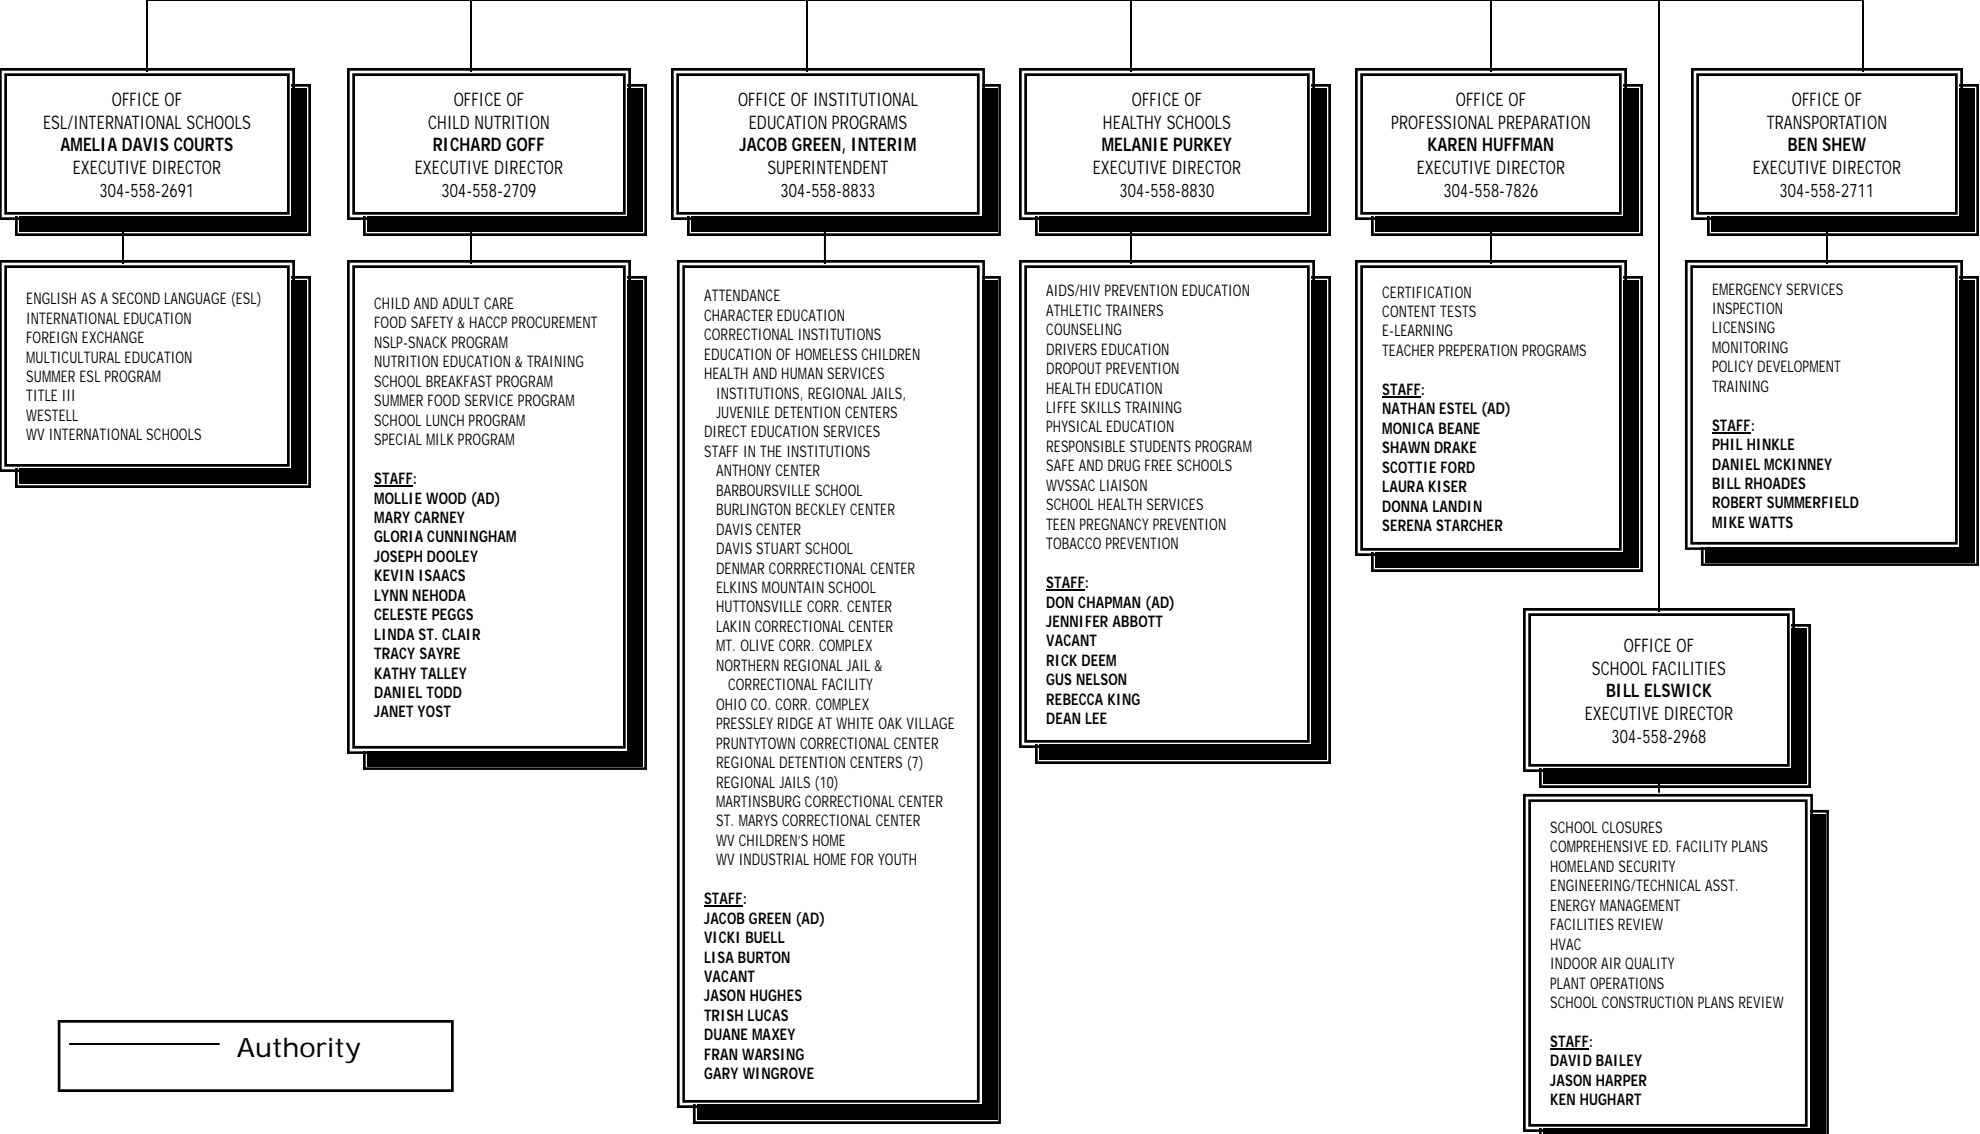

**DIVISION OF
STUDENT SUPPORT SERVICES
PAMELA S. CAIN
ASSISTANT SUPERINTENDENT
304-558-2691**

———— Authority