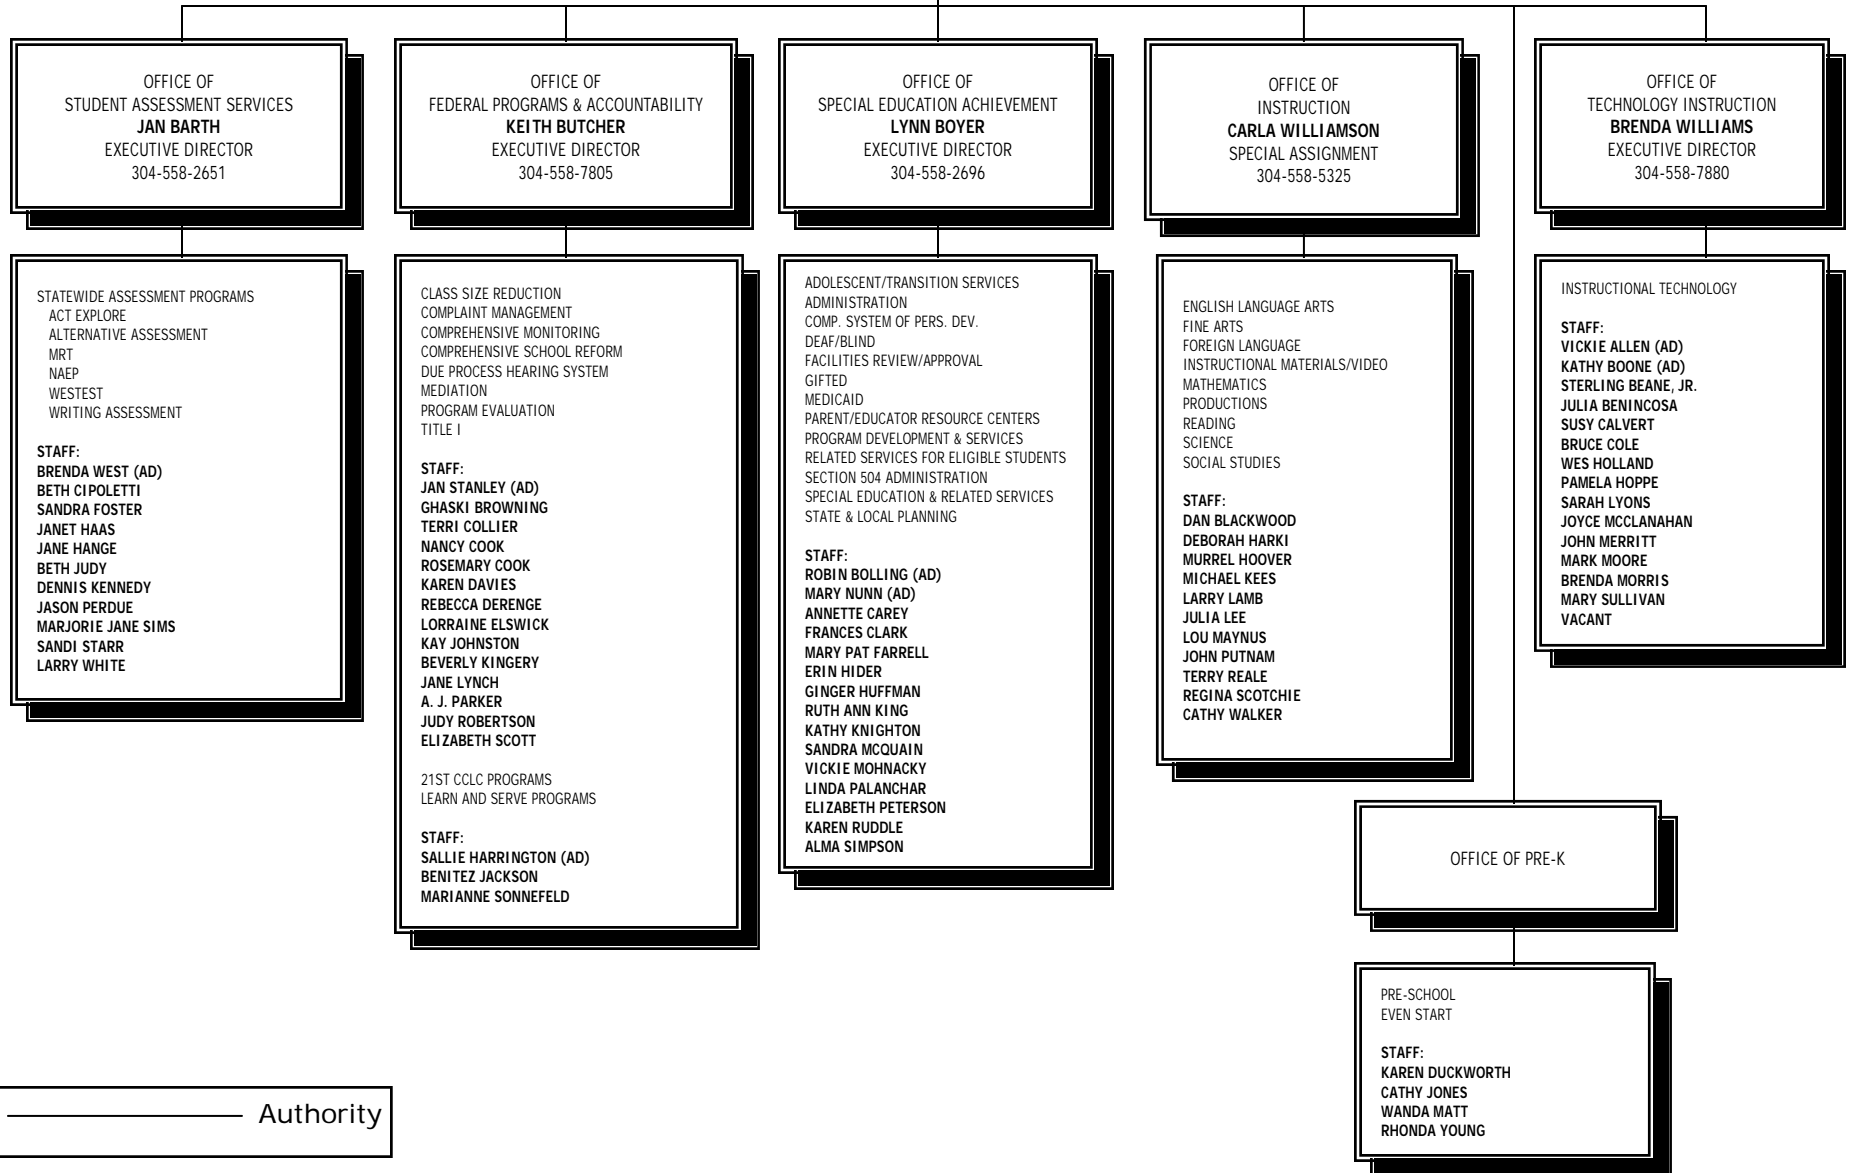

**DIVISION OF
CURRICULUM & INSTRUCTIONAL SERVICES**
JOREA MARPLE
ASSISTANT SUPERINTENDENT
304-558-8098

———— Authority