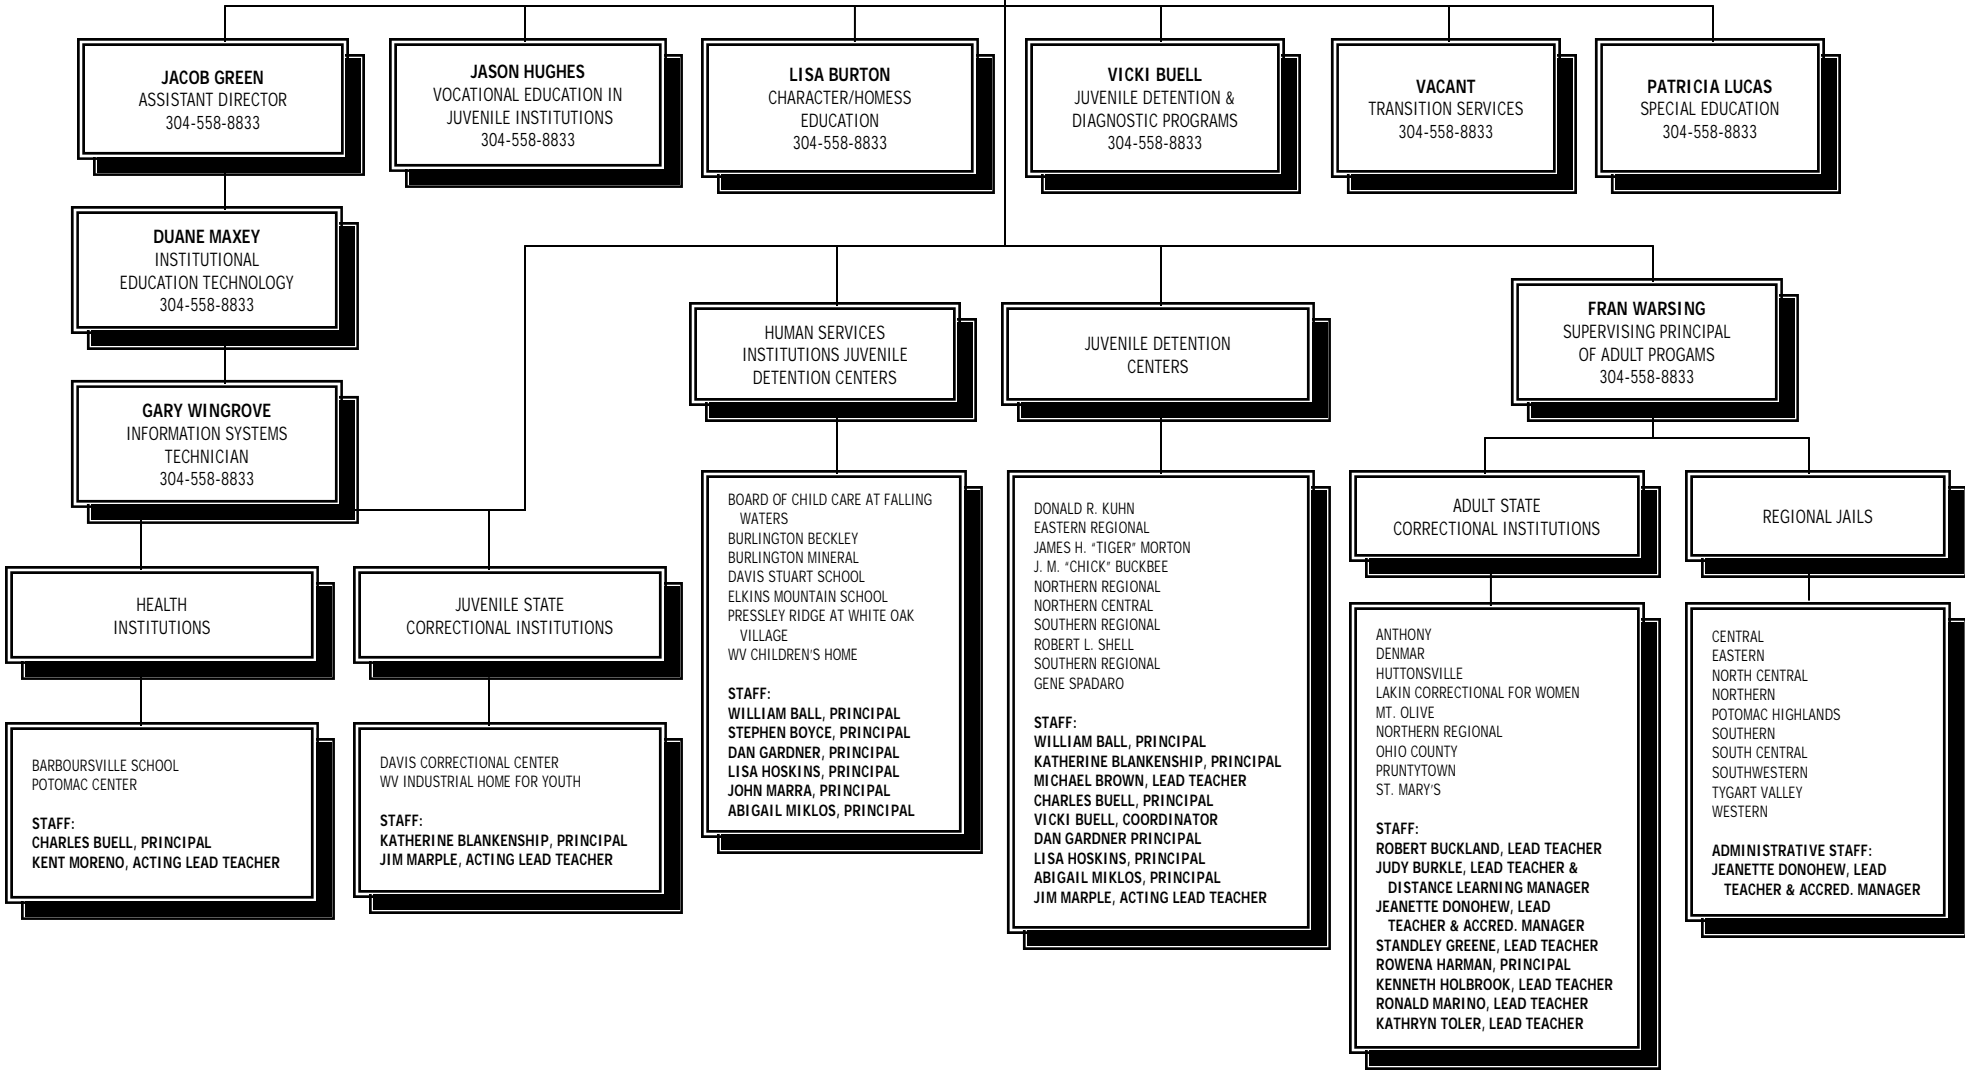

OFFICE OF INSTITUTIONAL EDUCATION PROGRAMS
JACOB GREEN, INTERIM
SUPERINTENDENT
304-558-8833

— Authority